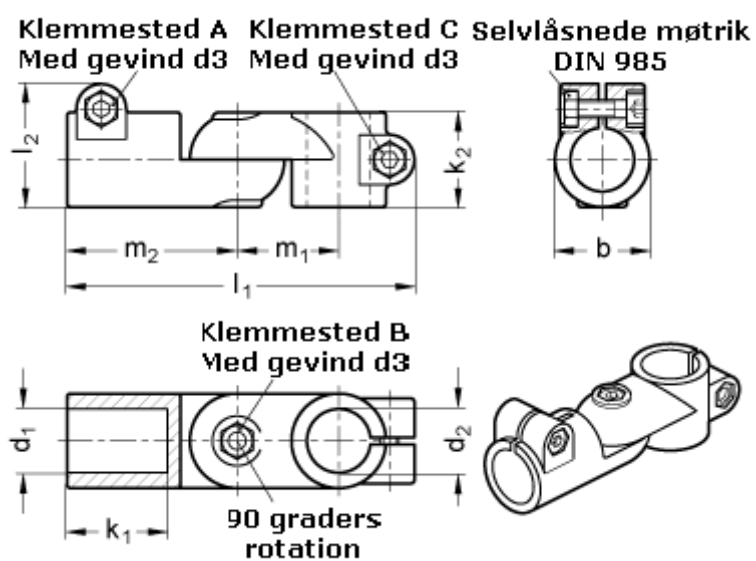

Article number: 20284B42B48T2BL

Description: E+G Swivel connector joint
GN284-B42-B48-2-BL

Measures

$b = 65$	$m_1 = 70$
$d_1 = B42$	$m_2 = 115$
$d_2 = B48$	
$d_3 = M10$	
$k_1 = 74.0$	
$k_2 = 65$	
$l_1 = 230$	
$l_2 = 77.5$	